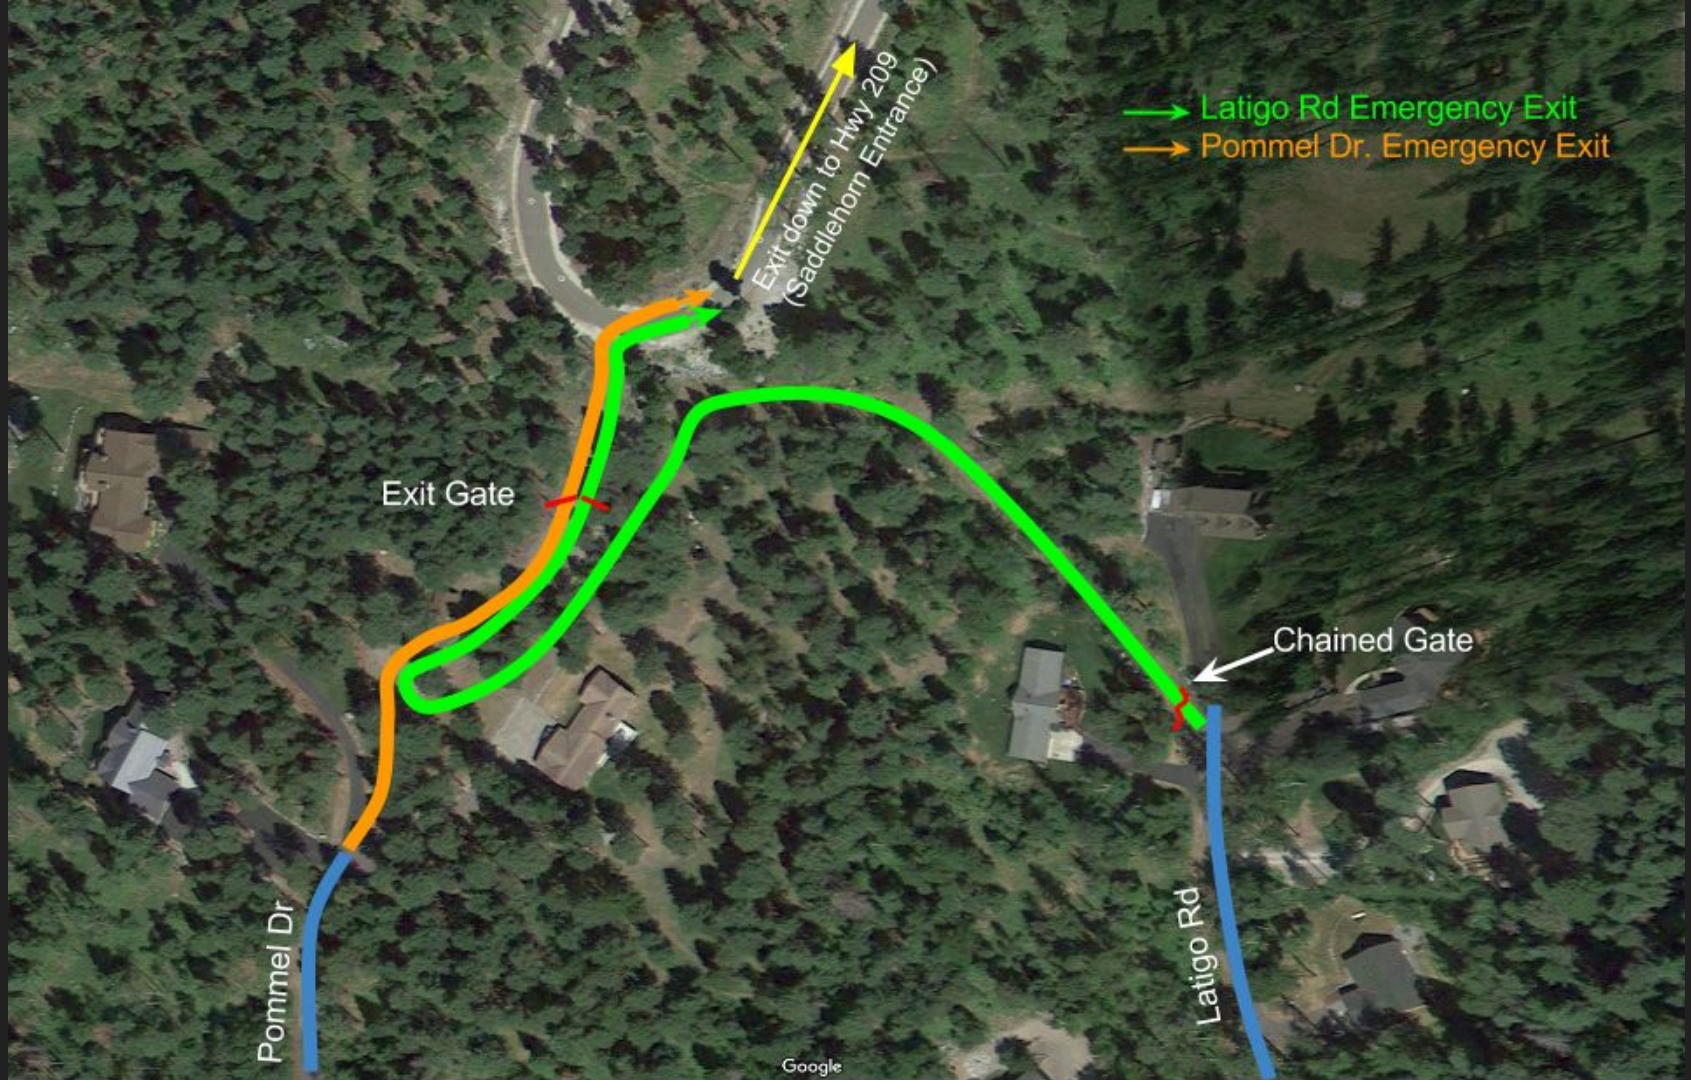

Ranch HOA Emergency Exits

The following pages show describe the exit paths from Pommel Drive and Latigo Road in the event that the Ranch Road exit to Highway 35 is blocked.

- Latigo Rd Emergency Exit
- Pommel Dr. Emergency Exit

Exit down to Hwy 209
(Saddlehorn Entrance)

Exit Gate

Chained Gate

Pommel Dr

Latigo Rd

Paths exiting to Saddlehorn through Gate

Path to Saddlehorn Exit Gate
from Latigo Road.

Exit Path from Latigo
Going up to Pommel and
out to Saddlehorn.

Remove chain from
central post and lift post
out of the way.

Latigo Road